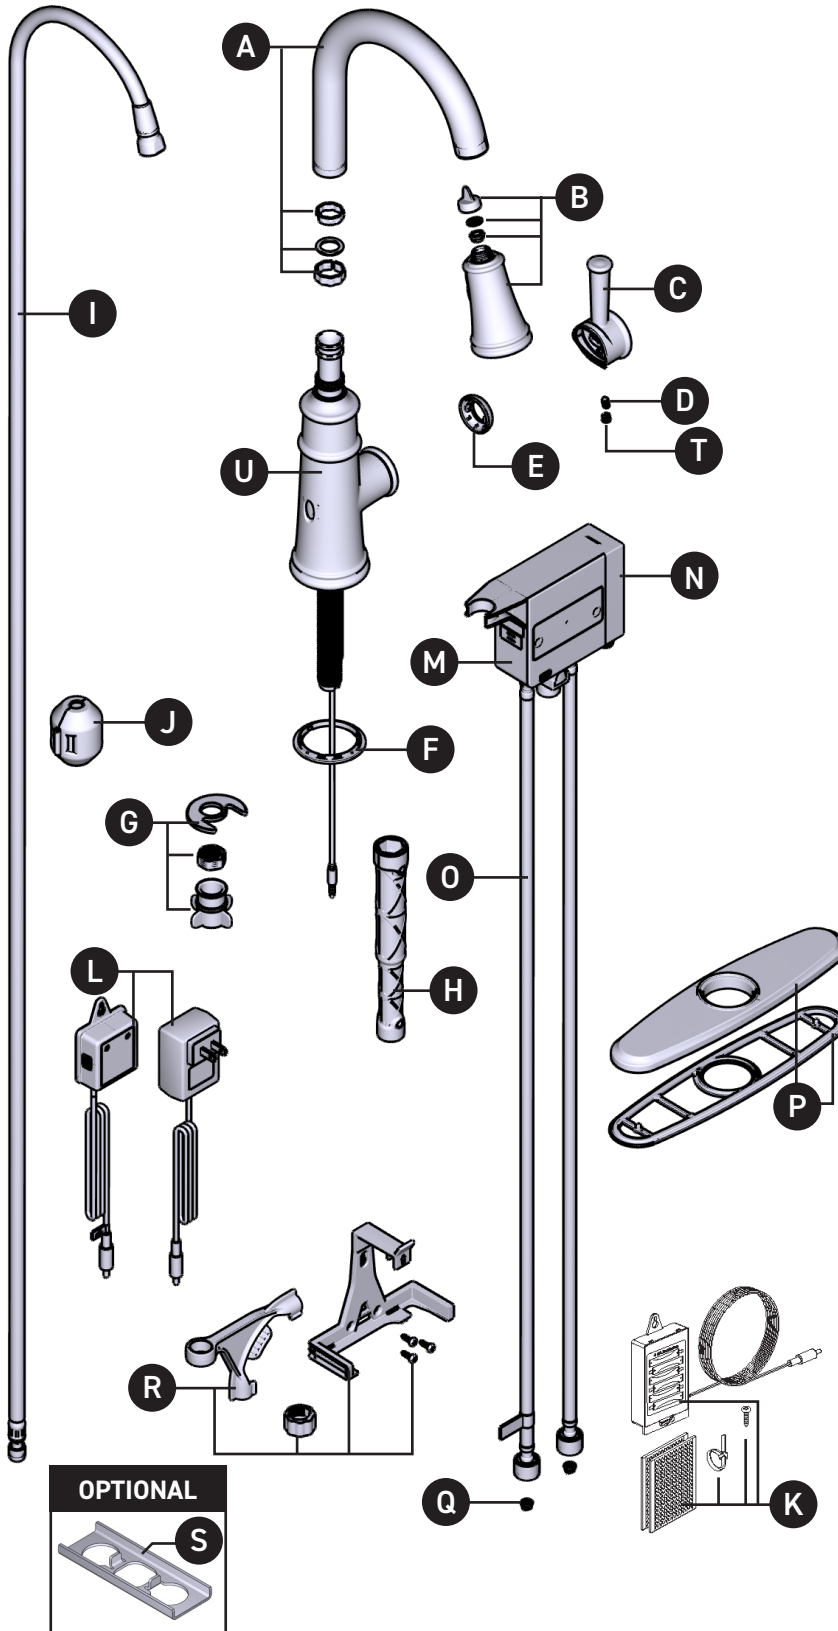

Illustrated Parts

Belfield™ MOTIONSENSE WAVE™ Hands-Free, Single-Handle High Arc Pulldown Kitchen Faucet

MODEL	HANDLE	FINISH
7260EWC	Lever	Chrome
7260EWBL	Lever	Matte Black
7260EWORB	Lever	Oil Rubbed Bronze
7260EWSRS	Lever	Spot Resist Stainless

ID	Kit Number	Kit Description	Finish
*A	176077	Spout Kit	Chrome
*B	205847	Wand Kit	Chrome
*C	205845	Handle Kit	Chrome
D	155023	Set Screw (requires 3/32" hex key)	N/A
*E	160660	Handle Dome	Chrome
*F	204779	Gasket Kit	Chrome, SRS, Pol. Nickel
G	177570	Mounting Hardware	N/A
H	118305	Installation Tool	N/A
I	150259	Pulldown Hose	N/A
J	195361	Hose Weight	N/A
K	177567	Battery Holder, Hardware Pack (6AA batteries not included)	N/A
L	169031	AC Adapter w/ Power Splitter (sold separately)	N/A
M	177569	Control Box Only (includes (x2) supply hose assemblies)	N/A
N	188031	Wave Electronics Box	N/A
O	177572	Control Box Supply Hose Assemblies	N/A
*P	141002	Escutcheon Kit (optional)	Chrome
Q	197171	Filter Screen (x2)	N/A
R	177566	Wall Mount Service Kit	N/A
S	176787	Mounting Bracket (optional)	N/A
*T	152859	Plug Button	Chrome
*U	205848	Faucet Assembly Kit (includes: mounting hardware, spout kit, installation tool, gasket kit, handle dome, handle kit, plug button & set screw)	Chrome

* Finish Determined by Suffix

Finish	Description
C	Chrome
BL	Matte Black
ORB	Oil Rubbed Bronze
SRS	Spot Resist Stainless

CARTRIDGE & CARTRIDGE NUT ARE NOT SERVICEABLE ITEMS